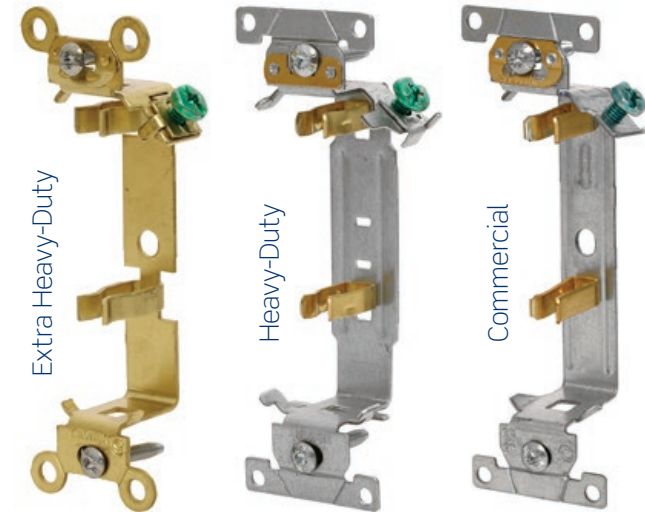

Extra Heavy-Duty

INDUSTRIAL SPECIFICATION GRADE

Extra Heavy-Duty

- Single-piece wraparound brass strap
- Integral ground contacts
- Extra heavy-duty high-performance brass electrical contacts

COMMERCIAL SPECIFICATION GRADE

- Single-piece wraparound galvanized steel strap
- Brass ground contacts
- Heavy-duty copper alloy electrical contacts

Heavy-Duty

HOSPITAL GRADE

Heavy-Duty

- Single-piece heavy-duty wraparound galvanized steel strap
- Brass ground contacts
- Heavy-duty copper alloy electrical contacts

Heavy-Duty

INDUSTRIAL SPECIFICATION GRADE

Heavy-Duty

- Single-piece heavy-duty wraparound galvanized steel strap
- Brass ground contacts
- Heavy-duty copper alloy electrical contacts

See website for product specifications
leviton.com/receptaclegrades

Hospital and Specification Grade Straight Blade Receptacles

Extra Heavy-Duty

HOSPITAL GRADE

Extra Heavy-Duty

- Single-piece wraparound nickel-plated brass strap
- Integral ground contacts
- Extra heavy-duty high-performance brass electrical contacts